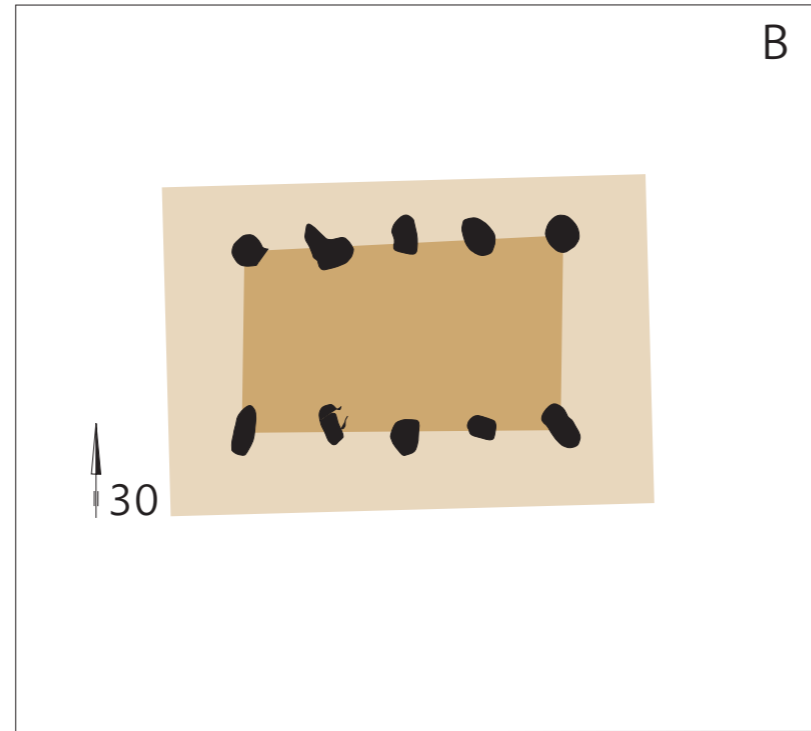

# Dommelen Kerkakkers Building 30

scale 1 : 200 sections 1 : 100 standard heights: 24.30