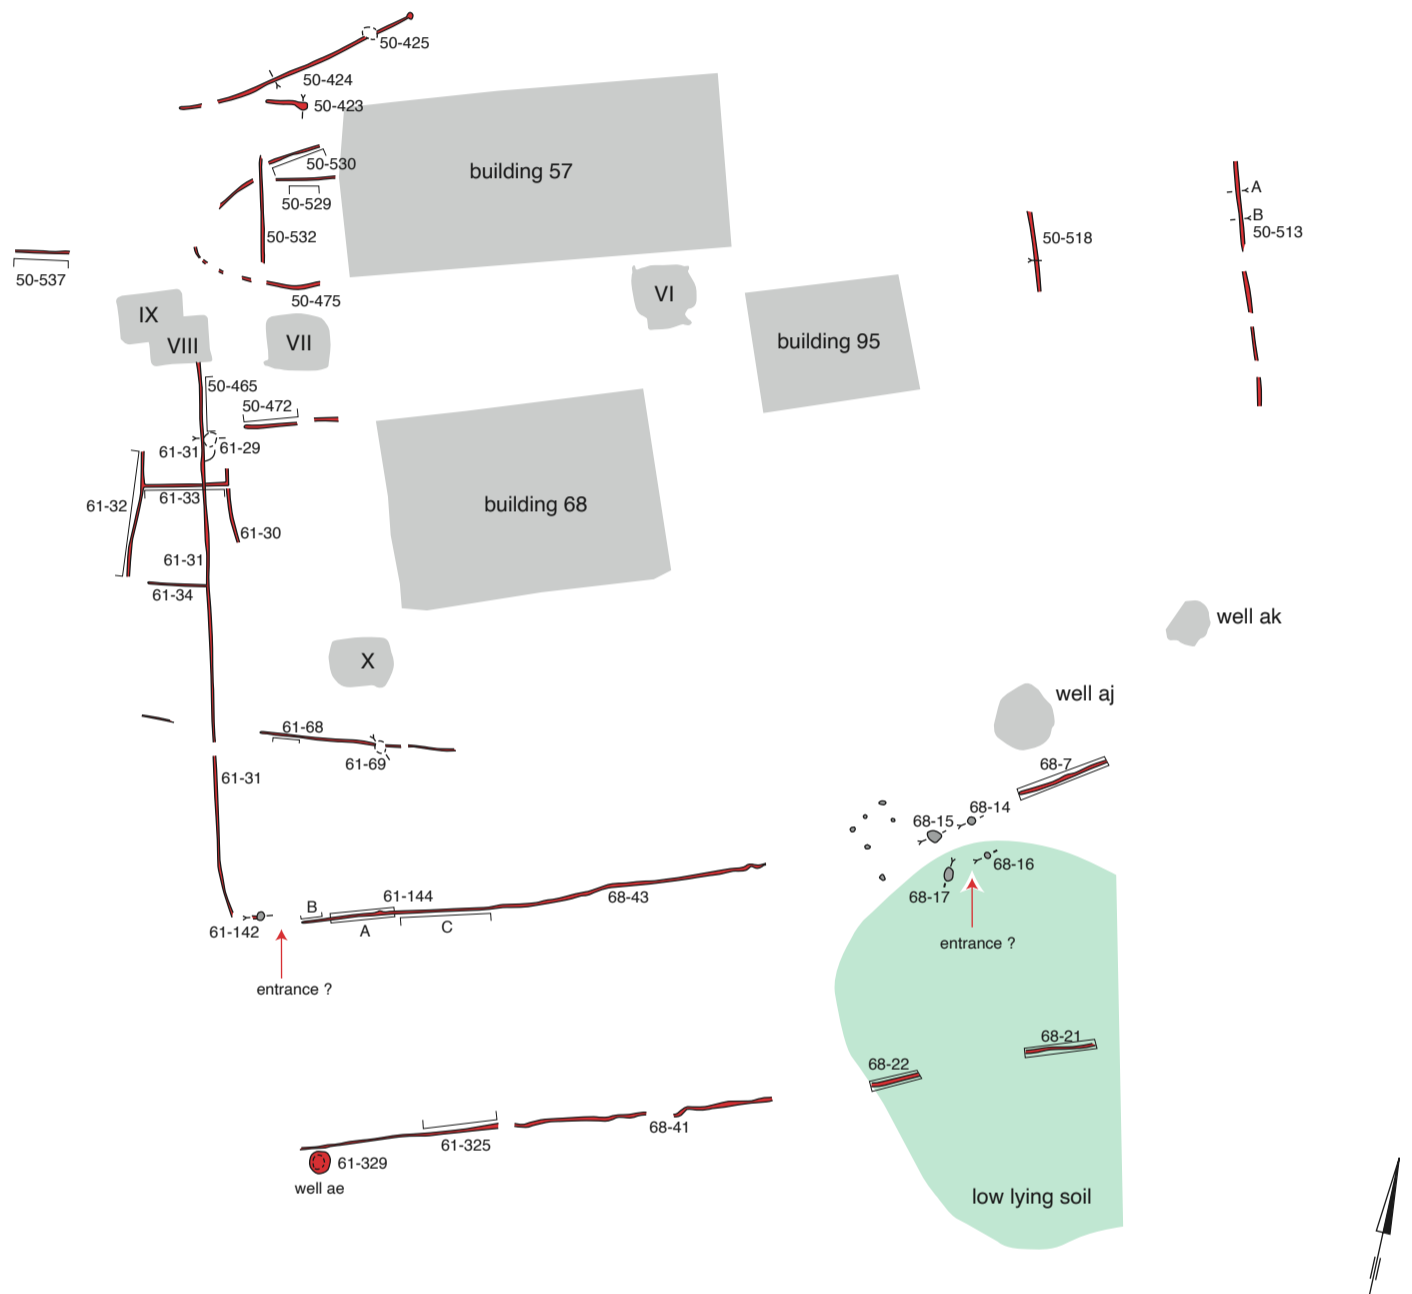

# Geldrop Site C enclosure east

VII number of sunken featured building

- length section with direction of view
- cross section
- deeper level